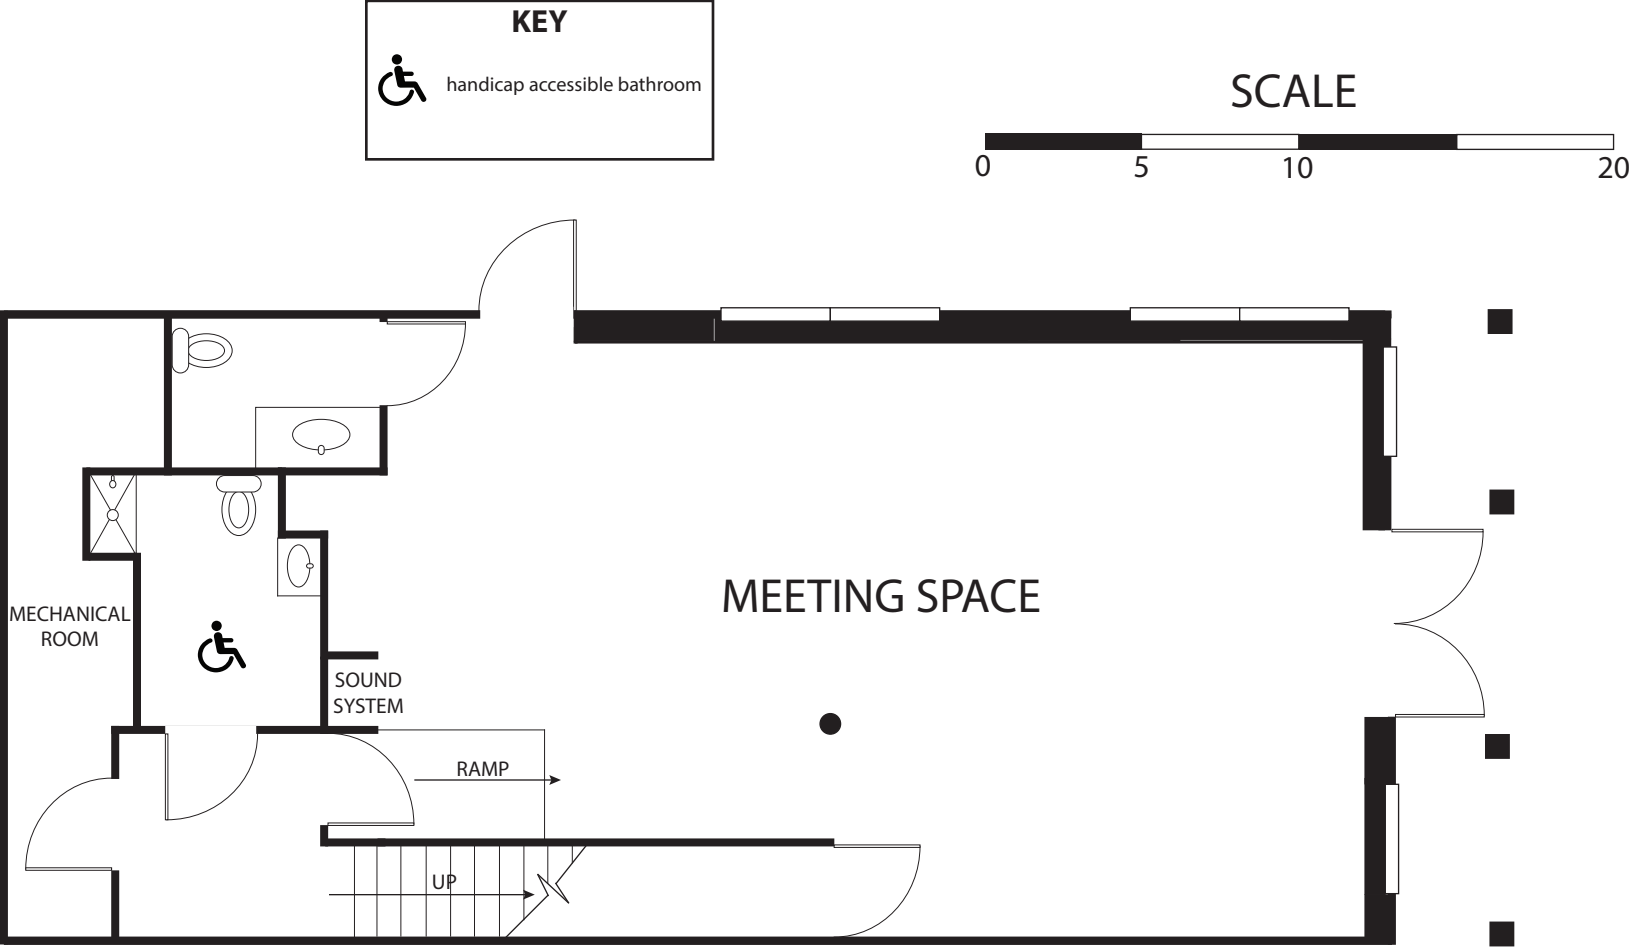

INTERVARSITY'S TOAH NIPI RETREAT & TRAINING CENTER

RINDGE, NEW HAMPSHIRE

DOTHAN
BOTTOM FLOOR PLAN

INTERVARSITY'S TOAH NIPI RETREAT & TRAINING CENTER

RINDGE, NEW HAMPSHIRE

DOTHAN
MIDDLE FLOOR PLAN

INTERVARSITY'S TOAH NIPI RETREAT & TRAINING CENTER

RINDGE, NEW HAMPSHIRE

KEY

- ★ bunk (two singles)
- queen bed
- ⊙ queen sleeper

DOTHAN
TOP FLOOR PLAN