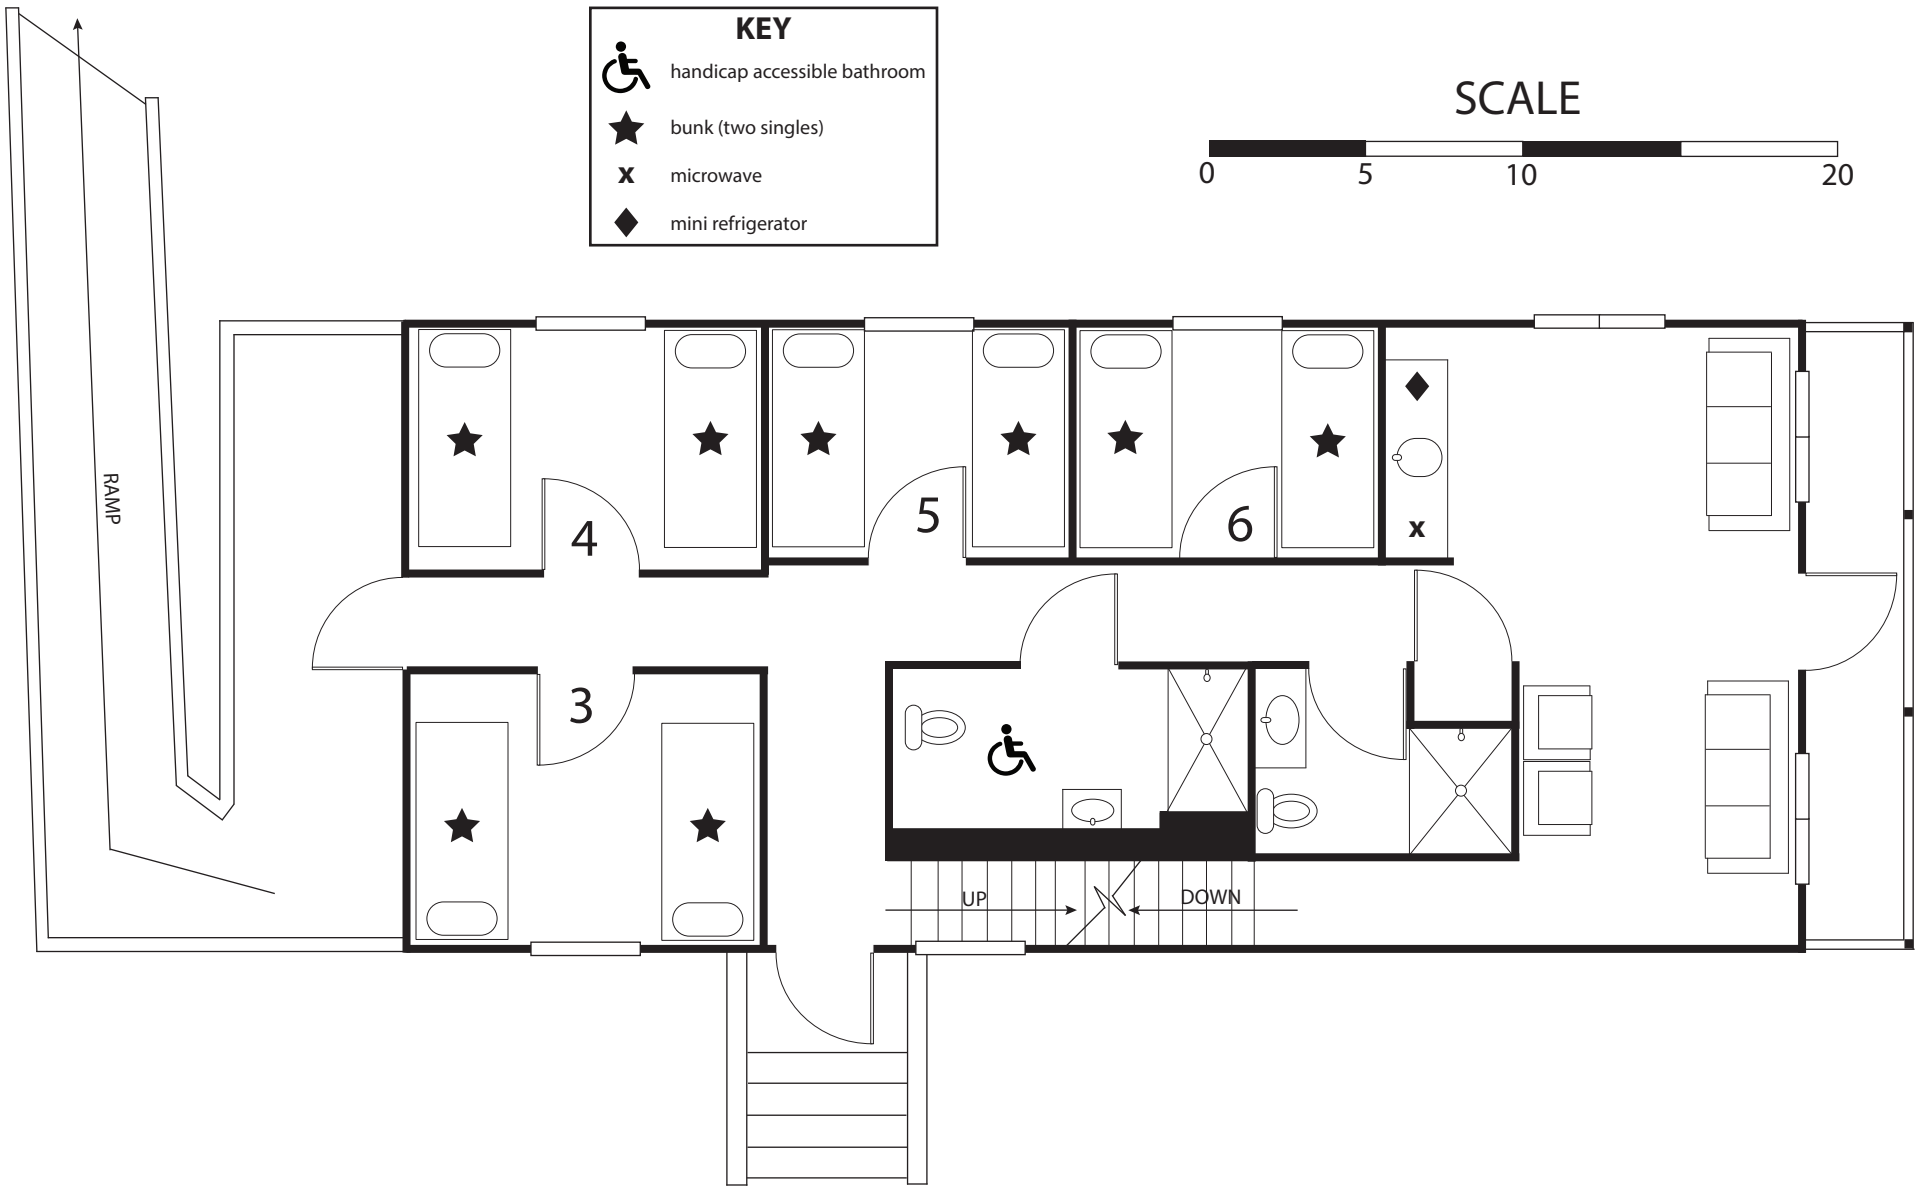

INTERVARSITY'S TOAH NIPI RETREAT & TRAINING CENTER

RINDGE, NEW HAMPSHIRE

DOTHAN
BOTTOM FLOOR PLAN

INTERVARSITY'S TOAH NIPI RETREAT & TRAINING CENTER

RINDGE, NEW HAMPSHIRE

DOTHAN
MIDDLE FLOOR PLAN

INTERVARSITY'S TOAH NIPI RETREAT & TRAINING CENTER

RINDGE, NEW HAMPSHIRE

KEY

- ★ bunk (two singles)
- queen bed
- ⊙ queen sleeper

DOTHAN
TOP FLOOR PLAN